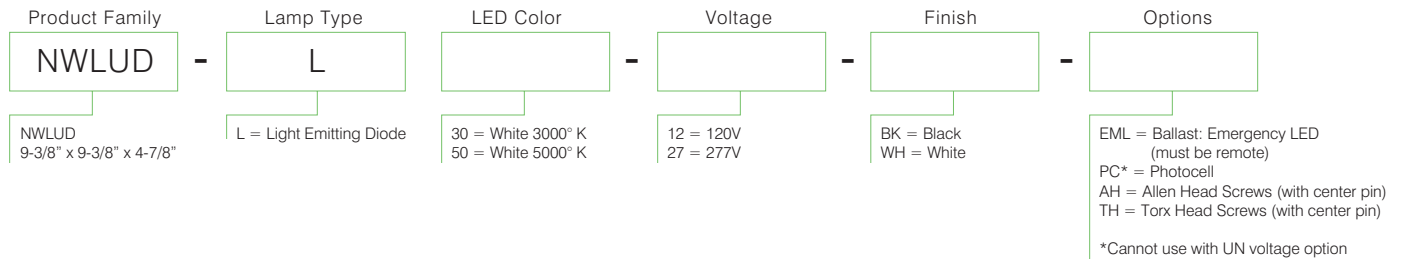

ORDERING INFORMATION

LUDO - LED VR ARCHITECTURAL LUMINAIRE LED SERIES

Notes:

Specifications and Dimensions are subject to change without notice. For additional options and dimensional details please consult your New Star Lighting Representative. For specific electronic ballast, specify brand and catalog number. The New Star Promise will repair or replace any VR architectural fixture when installed according to New Star's instructions for the life of the original installation if the fixture should fail due to physical abuse.