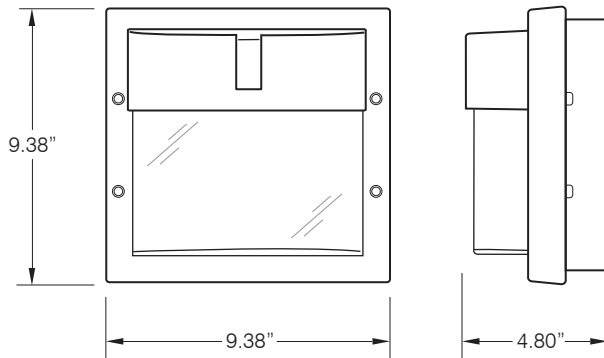

## LED SERIES

VR ARCHITECTURAL LUMINAIRE

LED

9-3/8" x 9-3/8" x 4-7/8"

PROJECT:
TYPE:
PRODUCT NUMBER:
APPROVED BY:
DATE:

### DIMENSIONAL DATA

### MOUNTING DIMENSIONS