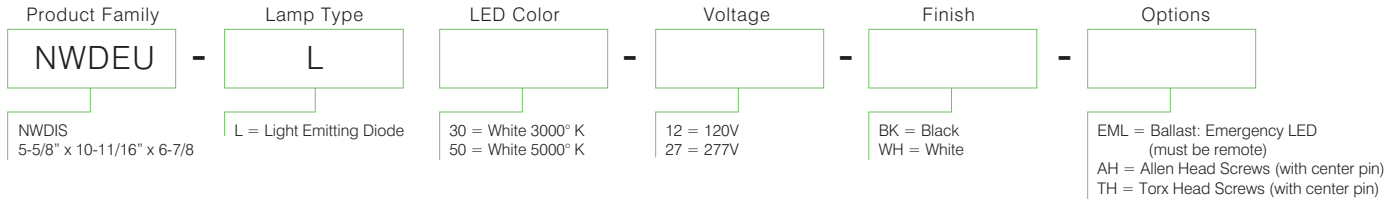

LED SERIES

VR ARCHITECTURAL LUMINAIRE

LED

5-5/8" x 10-11/16" x 6-7/8"

MOUNTING DIMENSIONS

ORDERING INFORMATION

DUETT - LED VR ARCHITECTURAL LUMINAIRE

LED SERIES