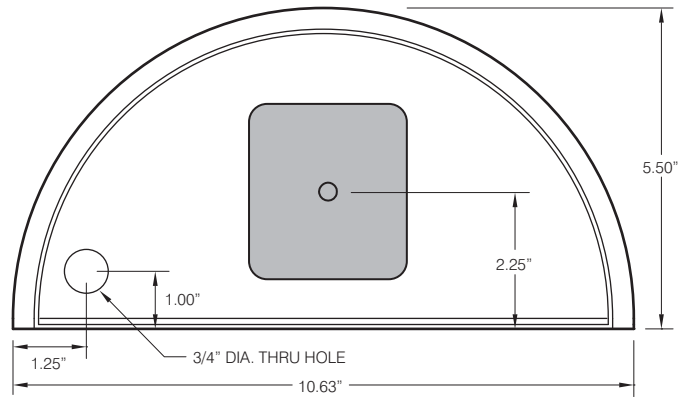

LED SERIES

VR ARCHITECTURAL LUMINAIRE

LED

5-5/8" x 10-11/16" x 6-7/8"

MOUNTING DIMENSIONS

ORDERING INFORMATION

DUETT - LED VR ARCHITECTURAL LUMINAIRE

LED SERIES