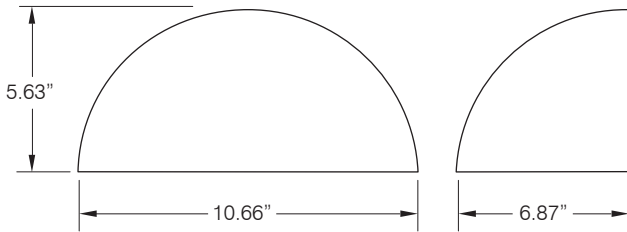

DIMENSIONAL DATA

DESCRIPTION

This architectural fixture offers an innovative solution for upscale, smart LED illumination without compromising strength. When the aesthetics and design is as important its durability, this vandal resistant fixture is the answer. The housing and face plate are both die-cast aluminum and provides exceptional durability and stability in the harshest of environments. We are pleased to offer a solution for higher end applications with our architectural luminaires. This fixture is IP65 rated, dust proof, splash proof and rugged enough for any demanding situation. This is ideal for any installation requiring a stylish option for today's green lighting needs while delivering protection from the extremes of Mother Nature or defacement from vandalism.

APPLICATION

- Public Areas
- Schools
- Hospitality
- Exterior Wall
- Corridors/Stairways
- Underpasses

SPECIFICATION FEATURES

HOUSING:

Die cast, one piece in low copper, high magnesium marine application aluminum alloy.

LENS:

UV stabilized white opal polycarbonate.

ELECTRONICS:

Electronic Ballast <10% THD standard. Lamps by others.

LED:

4.8W on 1 LED module. Available in two color temperatures (3000° K & 5000° K).

REFLECTOR:

.40" thick white aluminum for high reflectivity.
- for LED Aluminum reflector to serve as heat sink and unitized with electrical components.

GASKET:

An injection molded, continuous piece silicone rubber gasket to prevent infiltration.

FASTENERS:

Allen head screws (without center pin) - standard.

FINISH:

Extremely durable oven baked polyester powdercoat following a 5 stage iron phosphate pre-treatment in Black or White.

LABEL: