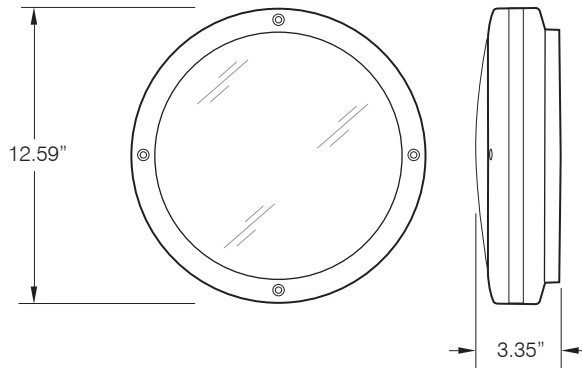

## LED SERIES

VR ARCHITECTURAL LUMINAIRE

LED

12-9/16" x 3-3/8"

PROJECT:
TYPE:
PRODUCT NUMBER:
APPROVED BY:
DATE:

### DIMENSIONAL DATA

### MOUNTING DIMENSIONS