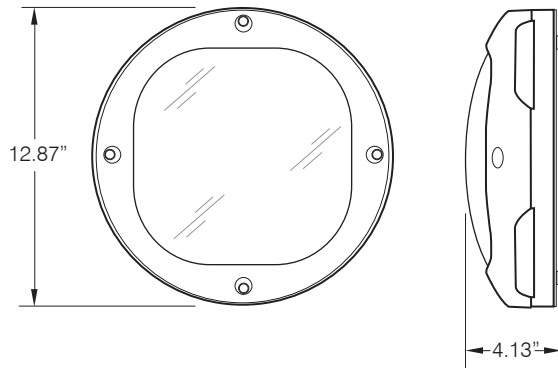

## LED SERIES

VR ARCHITECTURAL LUMINAIRE

LED

12-7/8" x 4-1/8"

PROJECT:
TYPE:
PRODUCT NUMBER:
APPROVED BY:
DATE:

### DIMENSIONAL DATA

### MOUNTING DIMENSIONS