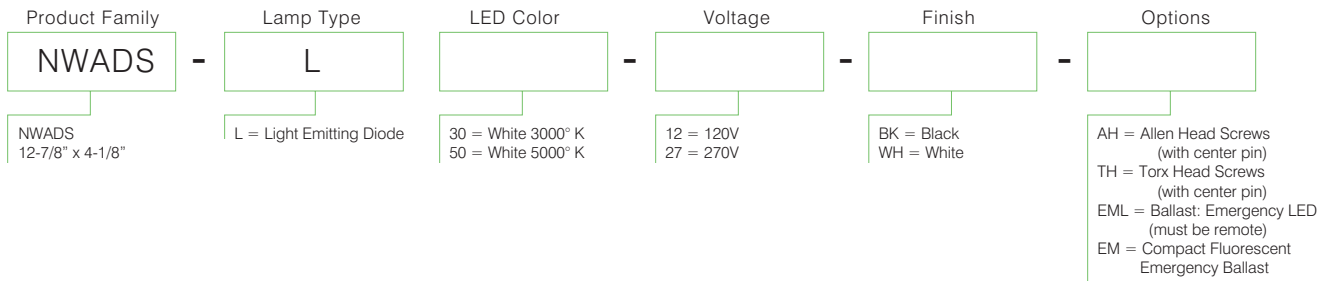

ORDERING INFORMATION

ANDANTE - LED VR ARCHITECTURAL LUMINAIRE LED SERIES

Notes:

Specifications and Dimensions are subject to change without notice. For additional options and dimensional details please consult your New Star Lighting Representative. For specific electronic ballast, specify brand and catalog number. The New Star Promise will repair or replace any VR architectural fixture when installed according to New Star's instructions for the life of the original installation if the fixture should fail due to physical abuse.